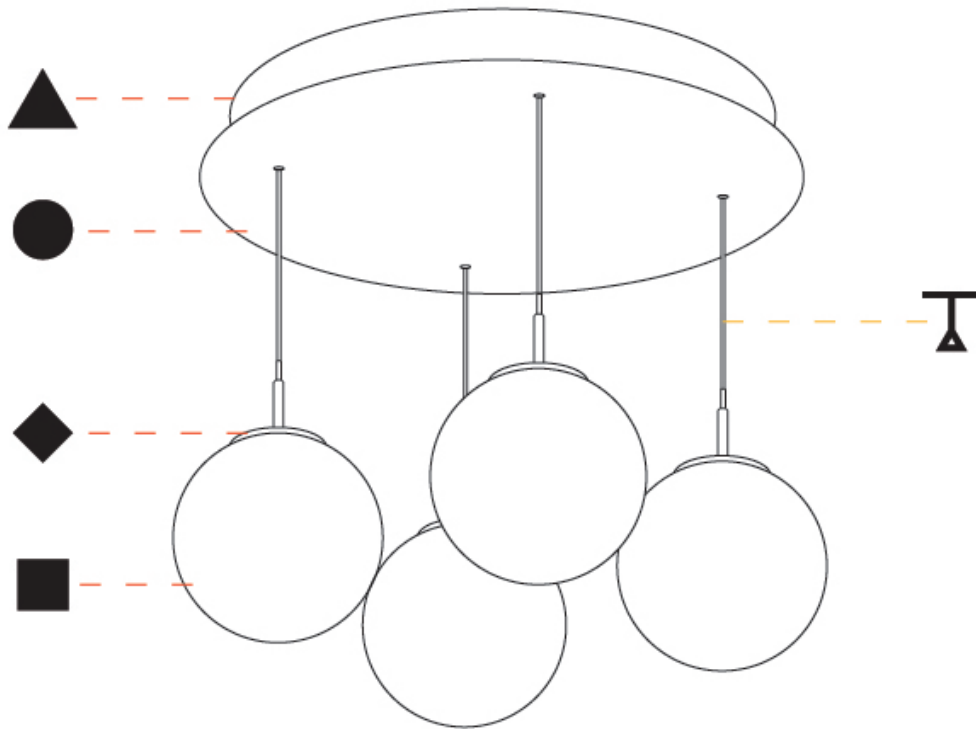

G-MINI ROUND BILO SUSPENSION

A300646-

PROJECT	_____
TYPE	_____
SPECIFIER	_____
QUANTITY	_____
DATE	_____

A